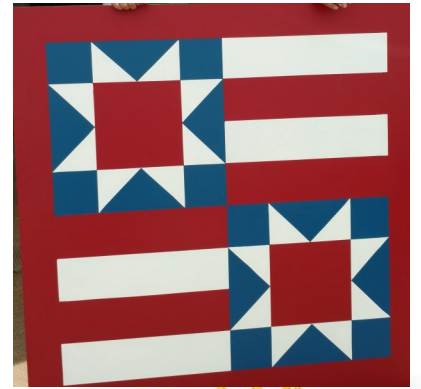

BARN QUILT PRICE LIST

A La Cart Prices for MDO boards. These boards will be cut, primed and ready to start your barn quilt.

- 1 x 1—\$5.00
- 2 x 2—\$20.00
- 4 x 4—\$45.00
- 8 x 8—\$150.00

Prices for just the MDO board. These boards will not be primed, just cut to the specific size.

- 1x1—\$4.00
- 2x2—\$10.00
- 4 x 4—\$40.00
- 4 x 8—\$75.00
- 8 x 8—150.00

Prices for the barn quilts to be made for you. Just let us know your pattern and color choices.

- 1x1—\$20
- 2 x 2—\$80
- 4 x 4—\$130
- 8 x 8—\$400

Barn Quilt Class:

- | | |
|------------------|------------------|
| \$10 for 1X1 | \$40 for 2' X 2' |
| \$65 for 4' X 4' | \$200 for 8X8 |

PRICES INCLUDE ALL SUPPLIES TO MAKE BARN QUILT

To order call 620-326-7466 or email Annarose White welling-tonkschamber@gmail.com or sucofair@gmail.com. **More barn quilt classes will be scheduled throughout the rest of the year.**